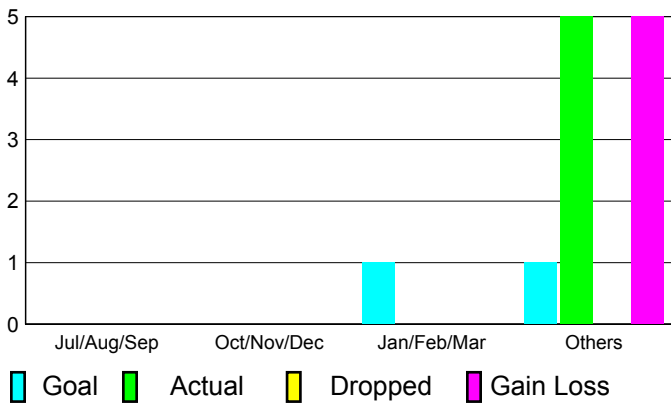

2010-2011 GMT Reports for District (or Undistricted) **District F 1**

GMT: **Doctor NICOLAS JARA OREL** Location: **COLOMBIA**

GMT CA: **3**

CLUBS

**Club Results
2010-2011**

**Clubs
2009-2010**

| Month | New Club Goal | Actual New Clubs | Actual Dropped Clubs | Gain/Loss of Clubs | Gain/Loss of Clubs |
|---------------|---------------|------------------|----------------------|--------------------|--------------------|
| Jul/Aug/Sep | 0 | 0 | 0 | 0 | 0 |
| Oct/Nov/Dec | 0 | 0 | 0 | 0 | 0 |
| Jan/Feb/Mar | 1 | 0 | 0 | 0 | 0 |
| Apr/May/June | 1 | 5 | 0 | 5 | 1 |
| Totals | 2 | 5 | 0 | 5 | 1 |

Club Results 2010-2011

Goal, New, Dropped, Gain/Loss

Comparison of Club Gain/Loss

Current Year Compared to the Previous Year

YTD Status Quo Clubs 2010-2011

Status Quo Clubs Compared to Status Quo Members

MEMBERSHIP