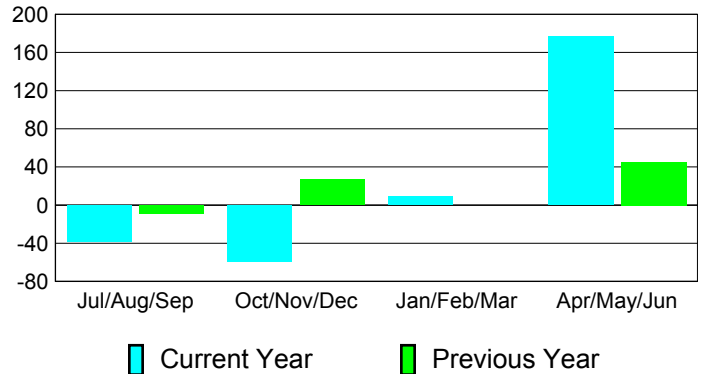

**Membership Results
2010-2011**

**Membership
2009-2010**

| Month | Net Memb Goal | Actual New Memb | Actual Dropped Memb | Gain/Loss of Memb | Gain/Loss of Memb |
|---------------|---------------|-----------------|---------------------|-------------------|-------------------|
| Jul/Aug/Sep | 15 | 11 | -49 | -38 | -9 |
| Oct/Nov/Dec | 20 | 17 | -76 | -59 | 27 |
| Jan/Feb/Mar | 37 | 33 | -24 | 9 | 0 |
| Apr/May/June | 45 | 232 | -55 | 177 | 45 |
| Totals | 117 | 293 | -204 | 89 | 63 |

Membership Results 2010-2011

Goal, New, Dropped, Gain/Loss

Comparison of Membership Gain/Loss

Current Year Compared to the Previous Year

Gender Comparison 2010-2011

Jul/Aug/Sep

Oct/Nov/Dec

Jan/Feb/Mar

Apr/May/June

Male

Female