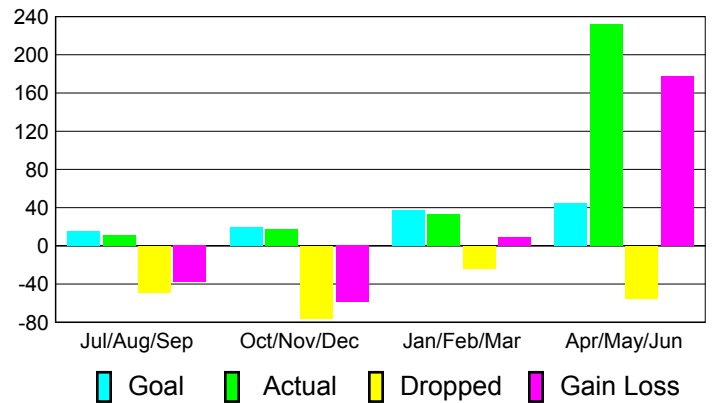

Membership Results 2010-2011

Goal, New, Dropped, Gain/Loss

Comparison of Membership Gain/Loss

Current Year Compared to the Previous Year